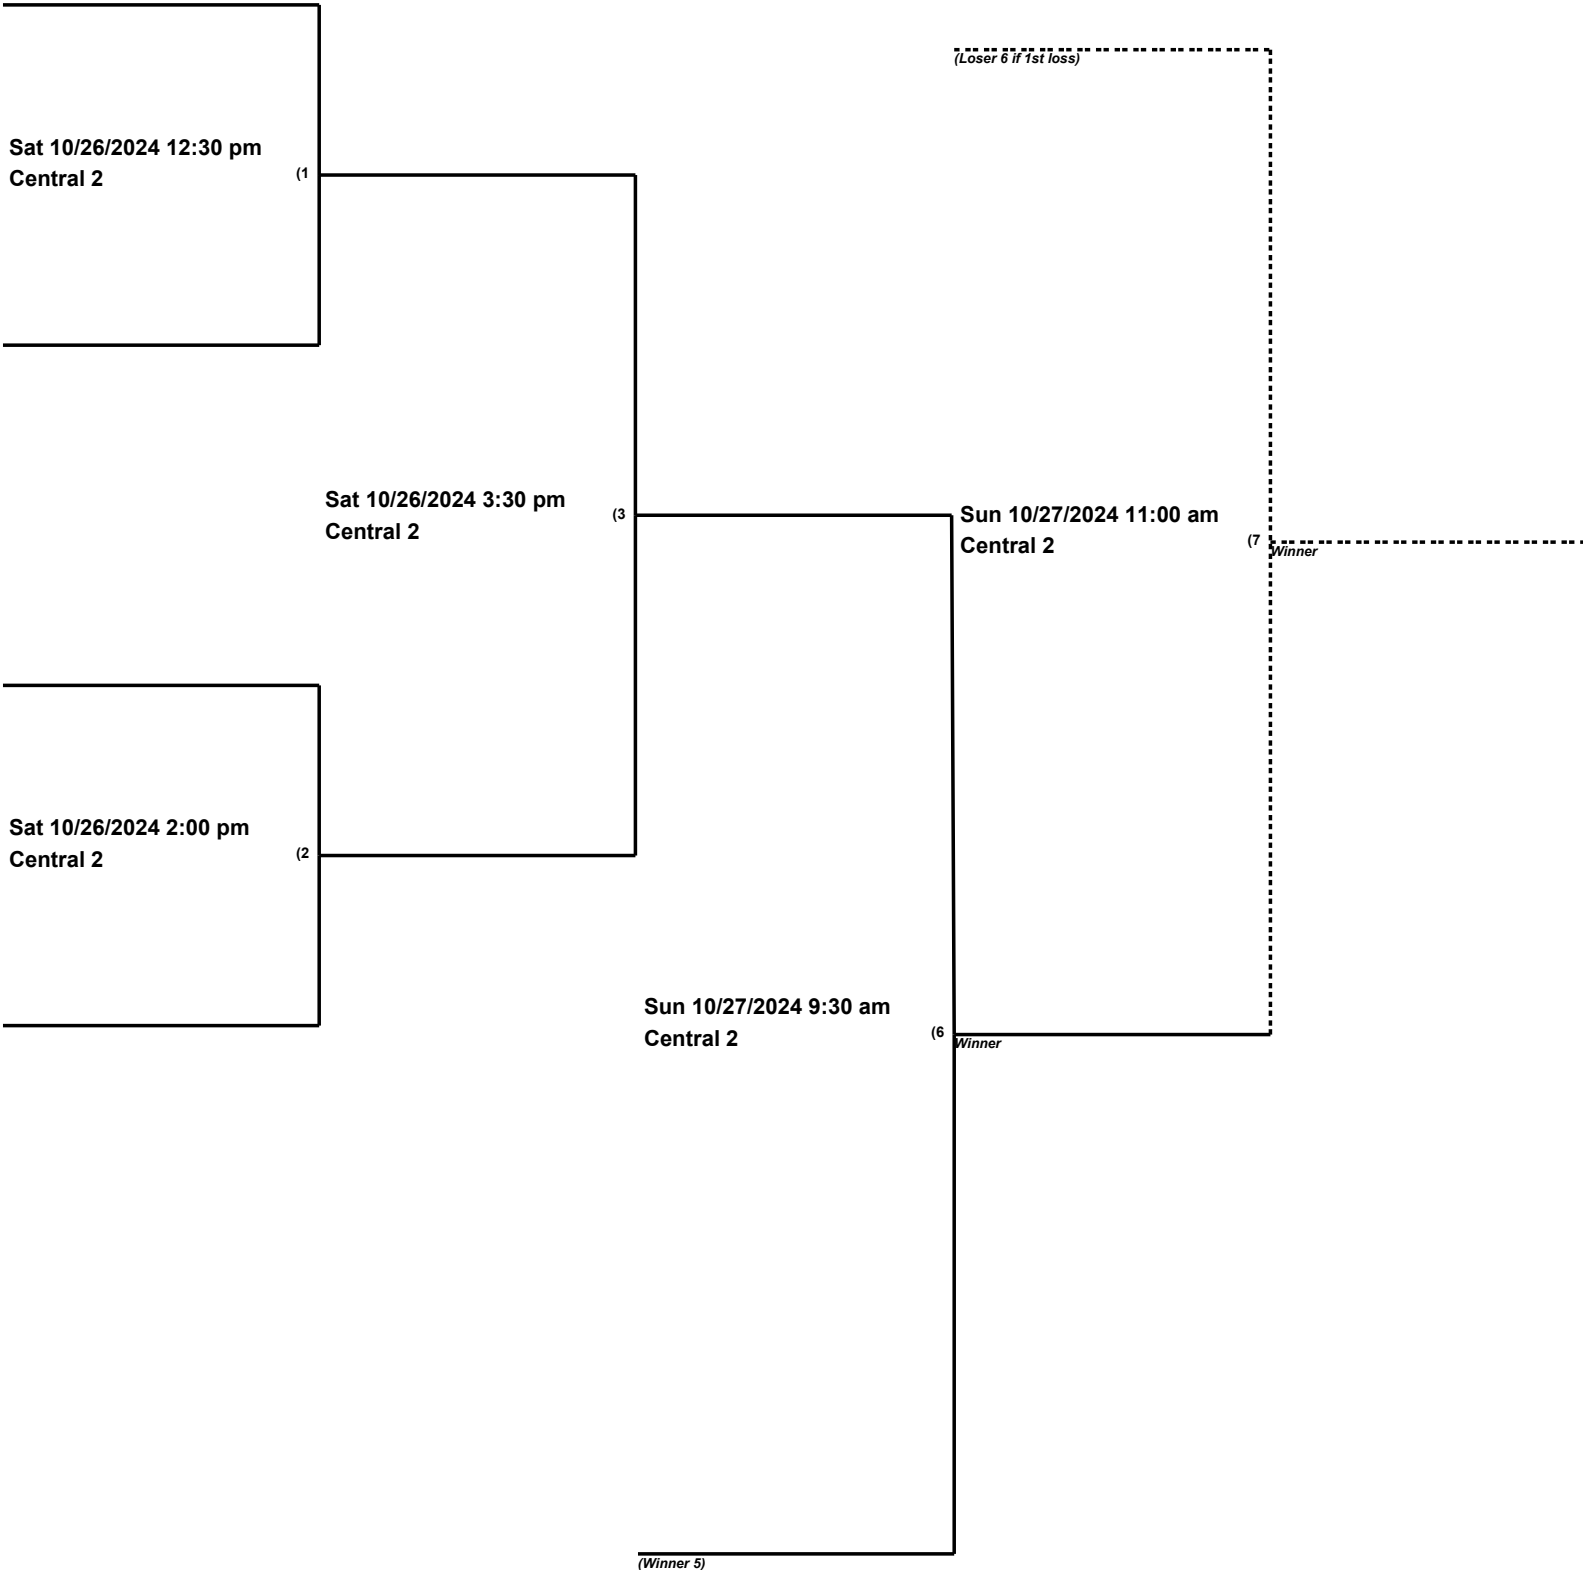

Bash Brackets 14U

(Loser 3)

Sun 10/27/2024 8:00 am
Central 2

(5)

(Loser 1)

Sat 10/26/2024 5:00 pm
Central 2

(4)

(Loser 2)