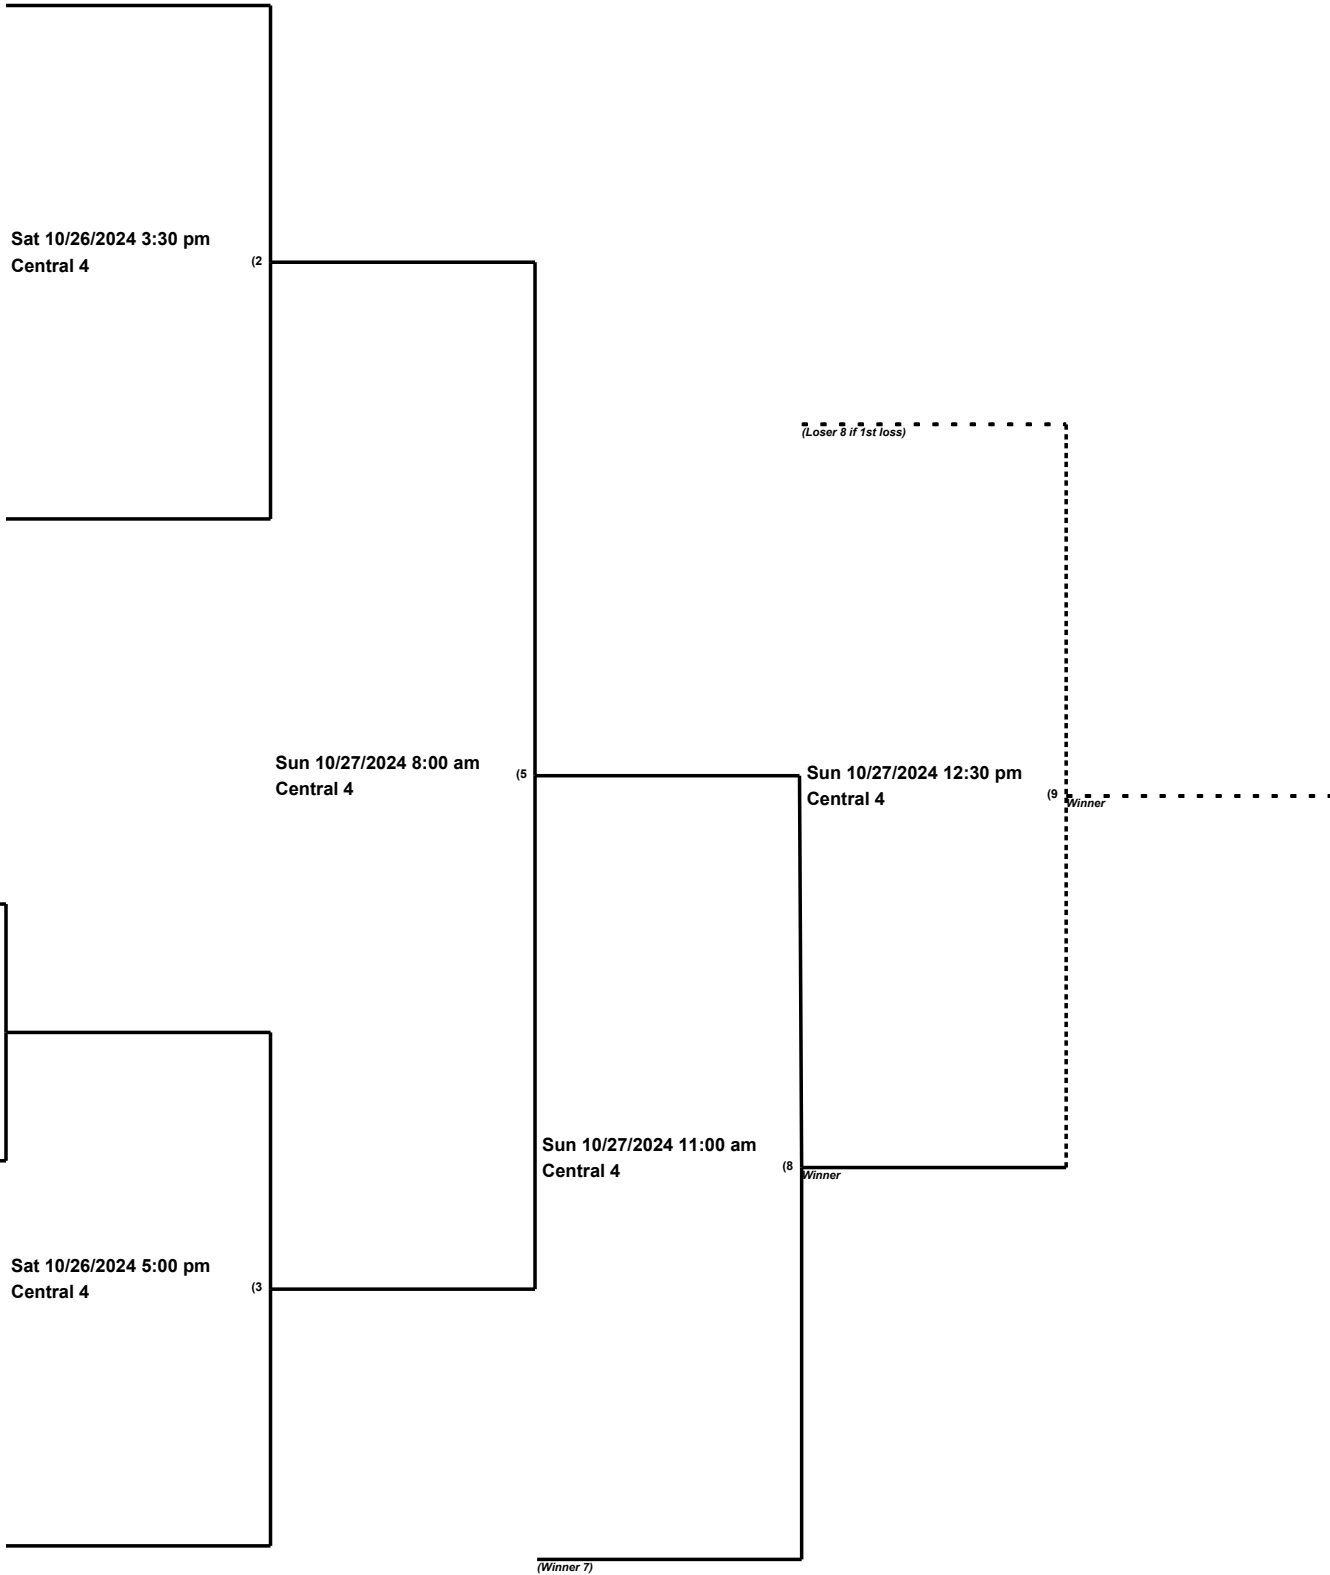

Bash Brackets HS

(Loser 5)

(Loser 1)

Sat 10/26/2024 6:30 pm
Central 4

(4)

Sun 10/27/2024 9:30 am
Central 4

(7)

(Loser 2)

Sat 10/26/2024 8:00 pm
Central 4

(6)

(Loser 3)